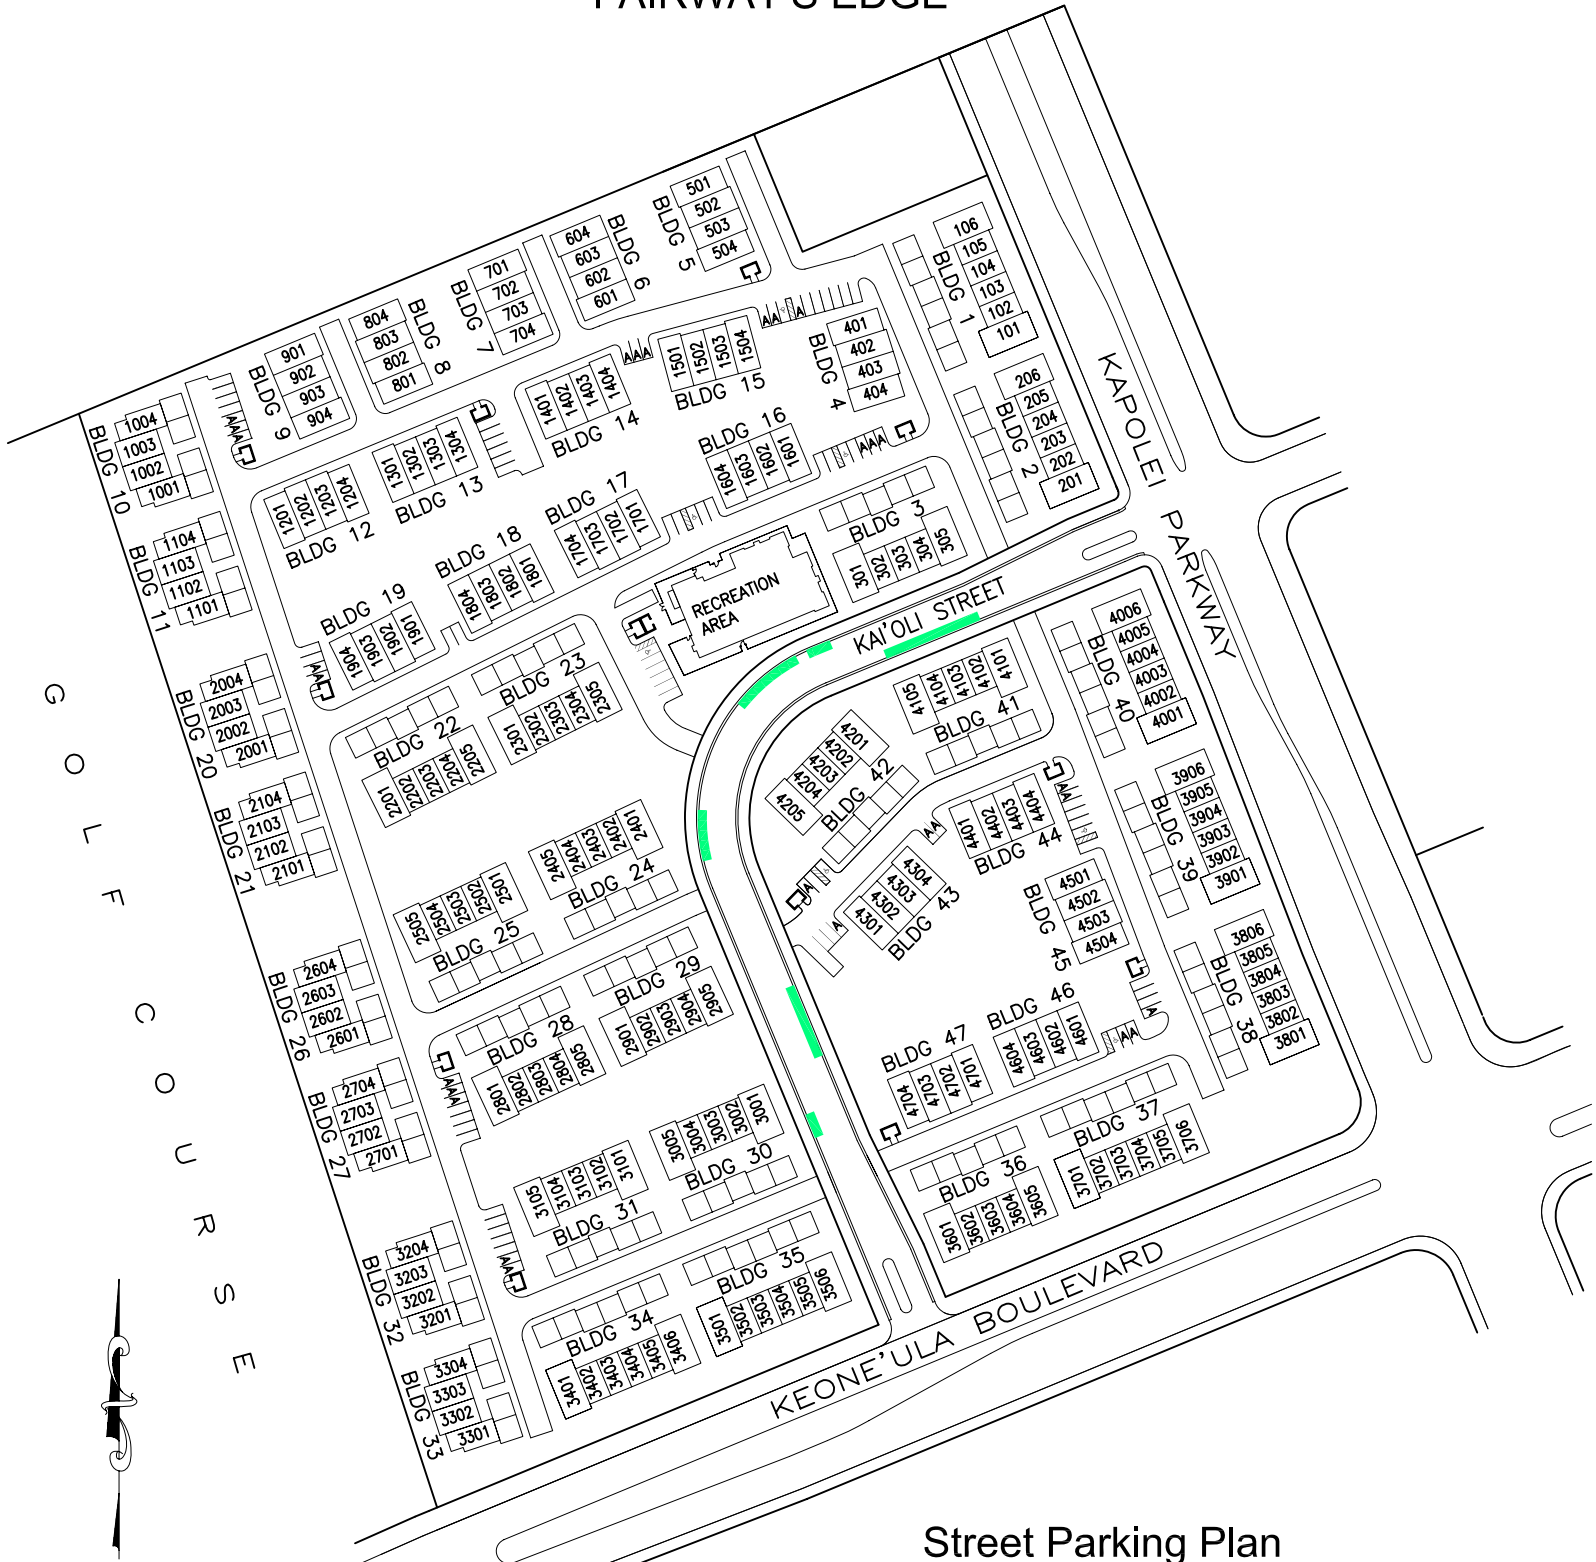

THE TOWN HOMES AT FAIRWAY'S EDGE

Street Parking Plan

 STREET PARKING ALLOWED
All other areas are
no parking zones

MAY 10, 2006
FEB 06, 2007 (REVISION)