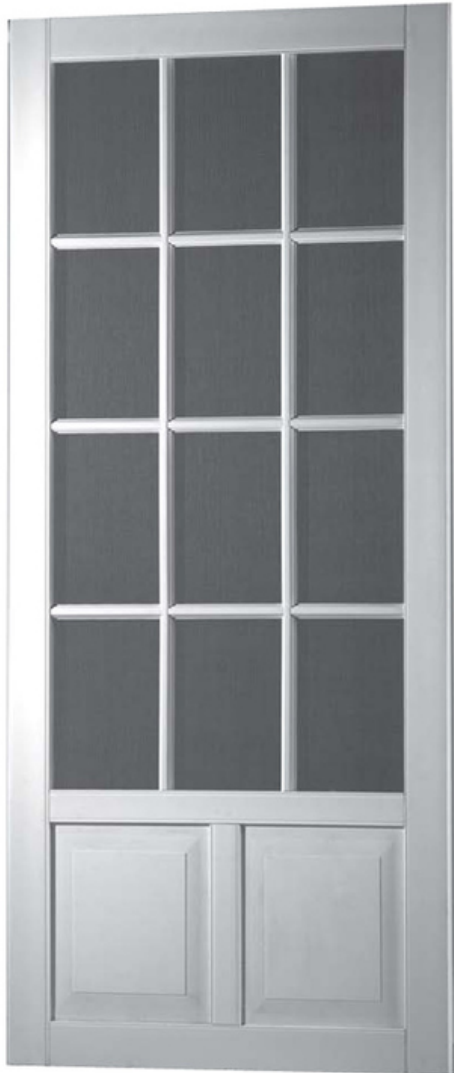

Colonial Screen Door

A290

Colonial styling blends with contemporary window designs.

Extra heavy duty extruded aluminum frame with continuous form construction is stronger than rolled steel. Rigid 1" extruded grid pattern aluminum grill is locked to the main frame using metal displacement technique.

Details

- Extra heavy-duty 2 1/8" x 3/4" extruded aluminum frame with rigid Lok-tite corners.
- Heavy-duty extruded aluminum colonial grill locked directly to main frame.
- Highest quality pushbutton lock, pneumatic closer, oilite bearing hinges.
- Installation instructions included.
- Charcoal 18" x 16" x 0.011 mesh fiberglass screening.

May be purchased at Screens & Things

Oceanview Screen Door

by Screens & Things

A280

The Oceanview offers high visibility and maximum ventilation.

Extra heavy duty extruded aluminum frame with continuous form construction is stronger than rolled steel. Hinges are securely fastened to expander channel with strong aircraft quality rivets. Hinges feature oilite bushings for smooth operation and long life. Heavy duty pneumatic closer, vinyl tear-off door sweep, pushbutton positive close latch with no lockout feature.