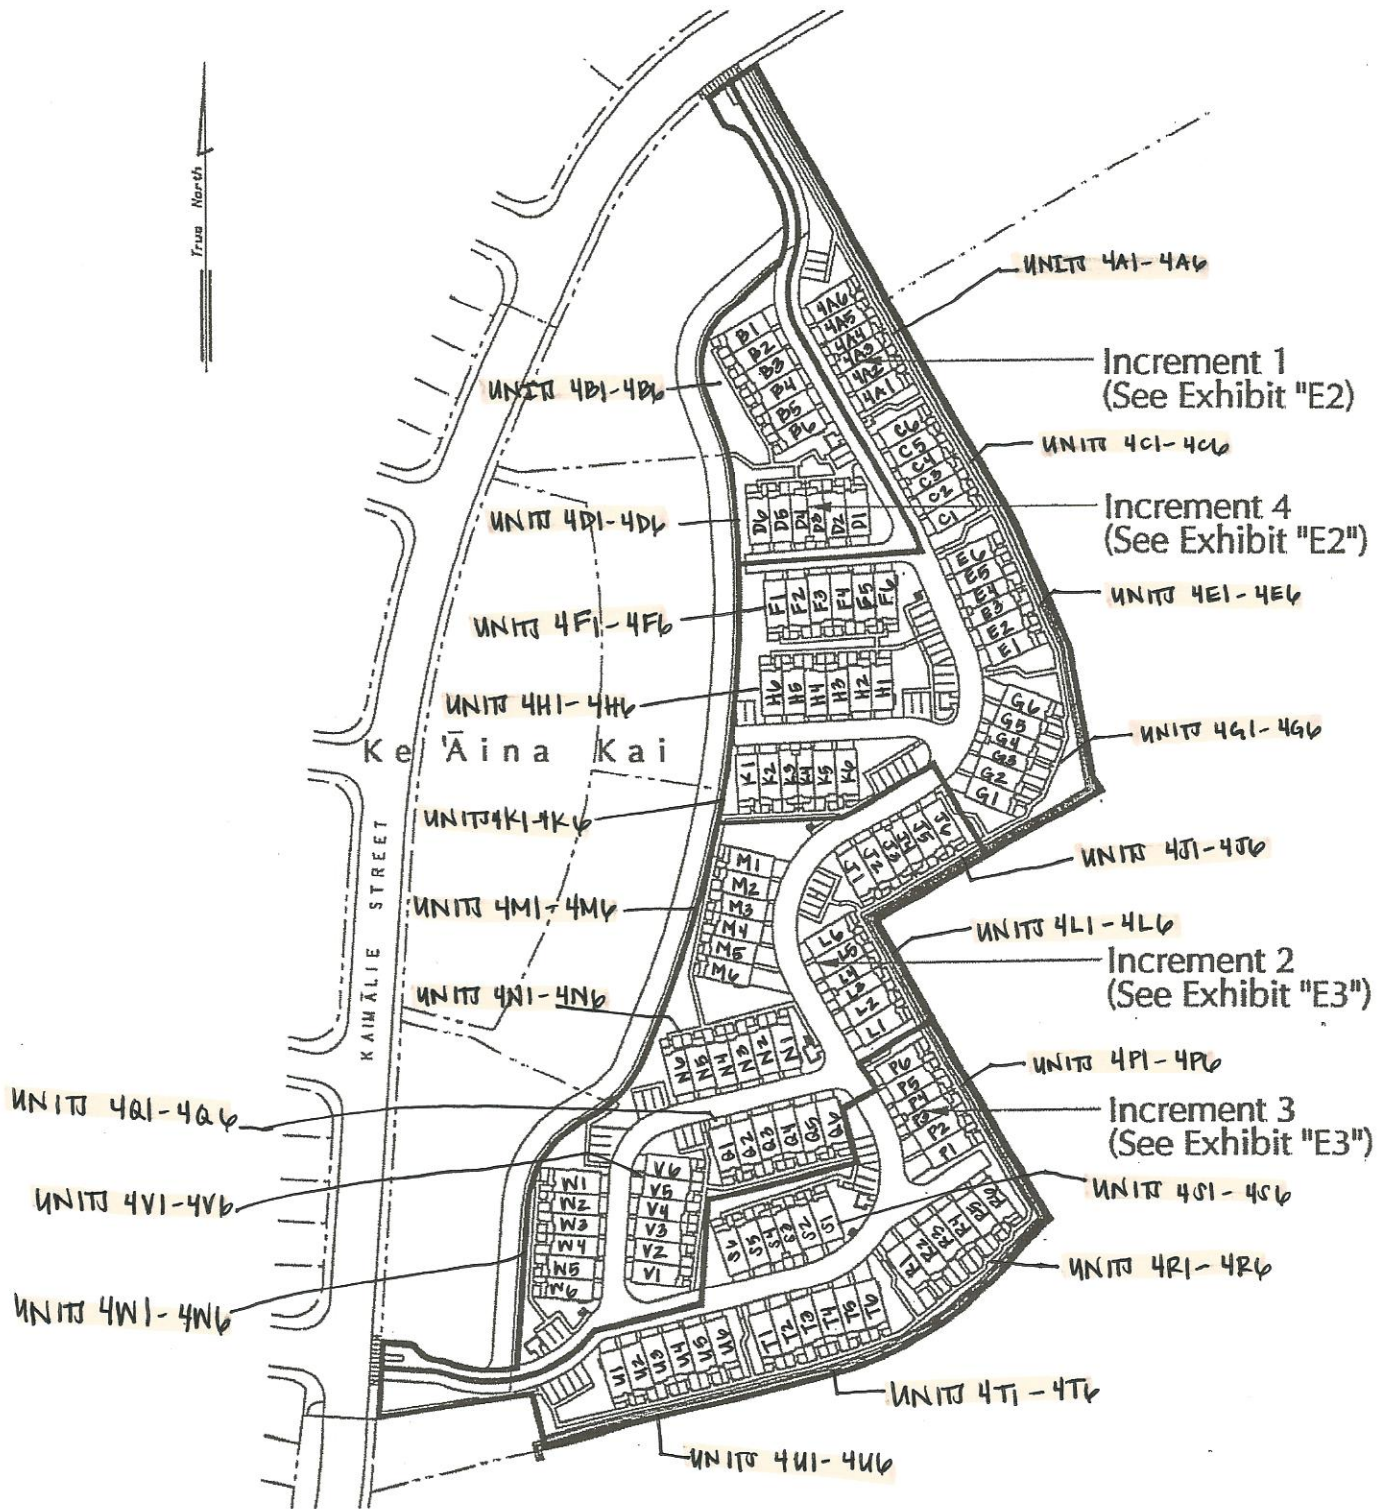

True North

\* ALL OF THE UNITS  
 HAVE THE SAME STREET ADDRESS:  
91-1031 KAIMALIE ST.

**EXHIBIT "E1"**

**Mariners Place Towers, Increments 1 Through 4 Overall Site Plan**

\* THE UNITS # BEGIN WITH THE #4.  
 EXAMPLES: 4A1 4O1  
 4A2 4O2

Date:	10 JAN 2003
Drawn:	
Checked:	
Reviewed:	