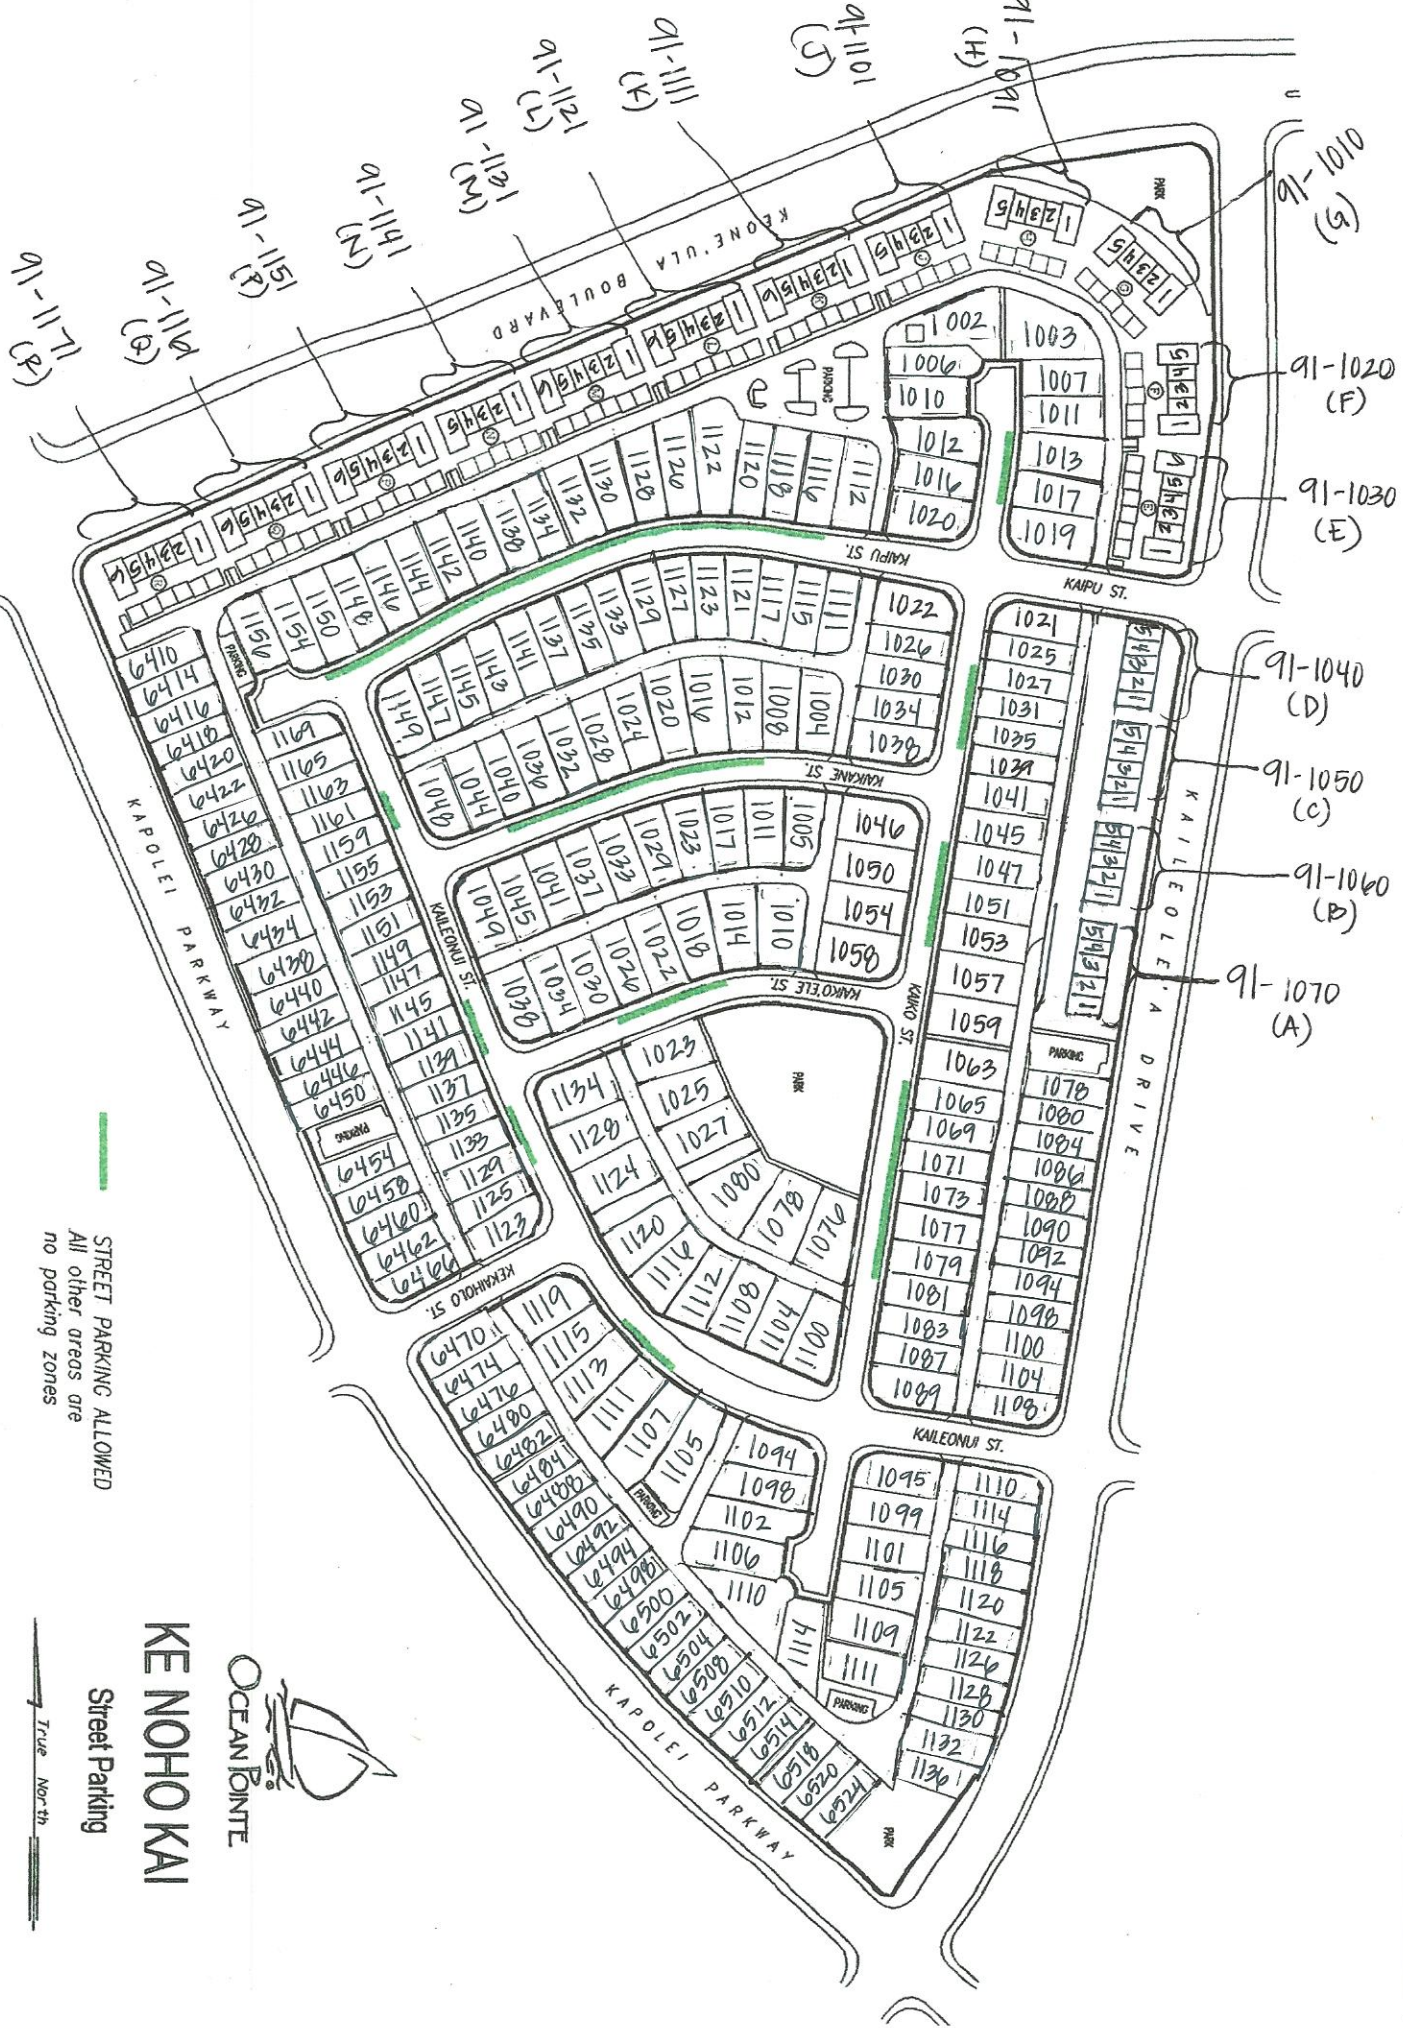

NOTE: THIS PARKING MAP IS FURNISHED ONLY TO ILLUSTRATE THE APPROXIMATE LAYOUT AND LOCATION OF PROPOSED STREET PARKING AND IS SUBJECT TO CHANGE WITHOUT NOTICE TO PURCHASER.

STREET PARKING ALLOWED  
All other areas are no parking zones

  
**OCEAN POINTE**  
**KE NOHO KAI**  
 Street Parking  
 True North

91-122 (E)

91-121 (S)

91-120 (C)

91-119 (B)

91-118 (A)

(LOT B138)

(LOT B139)

LOT 141  
GUEST  
PARKING  
(8 STALLS)

LOT 143  
PATHWAY

LOT 142  
PATHWAY

LOT 140  
GUEST  
PARKING  
(10 STALLS)

— STREET PARKING ALLOWED  
All other areas are  
no parking zones

OCEAN POINTE  
KE NOHO KAI

Street Parking  
Rev: 9/17/03

 STREET PARKING ALLOWED  
 All other areas are  
 no parking zones

  
**OCEAN POINTE**  
**KE NOHO KAI**  
 Street Parking  
 10/29/03