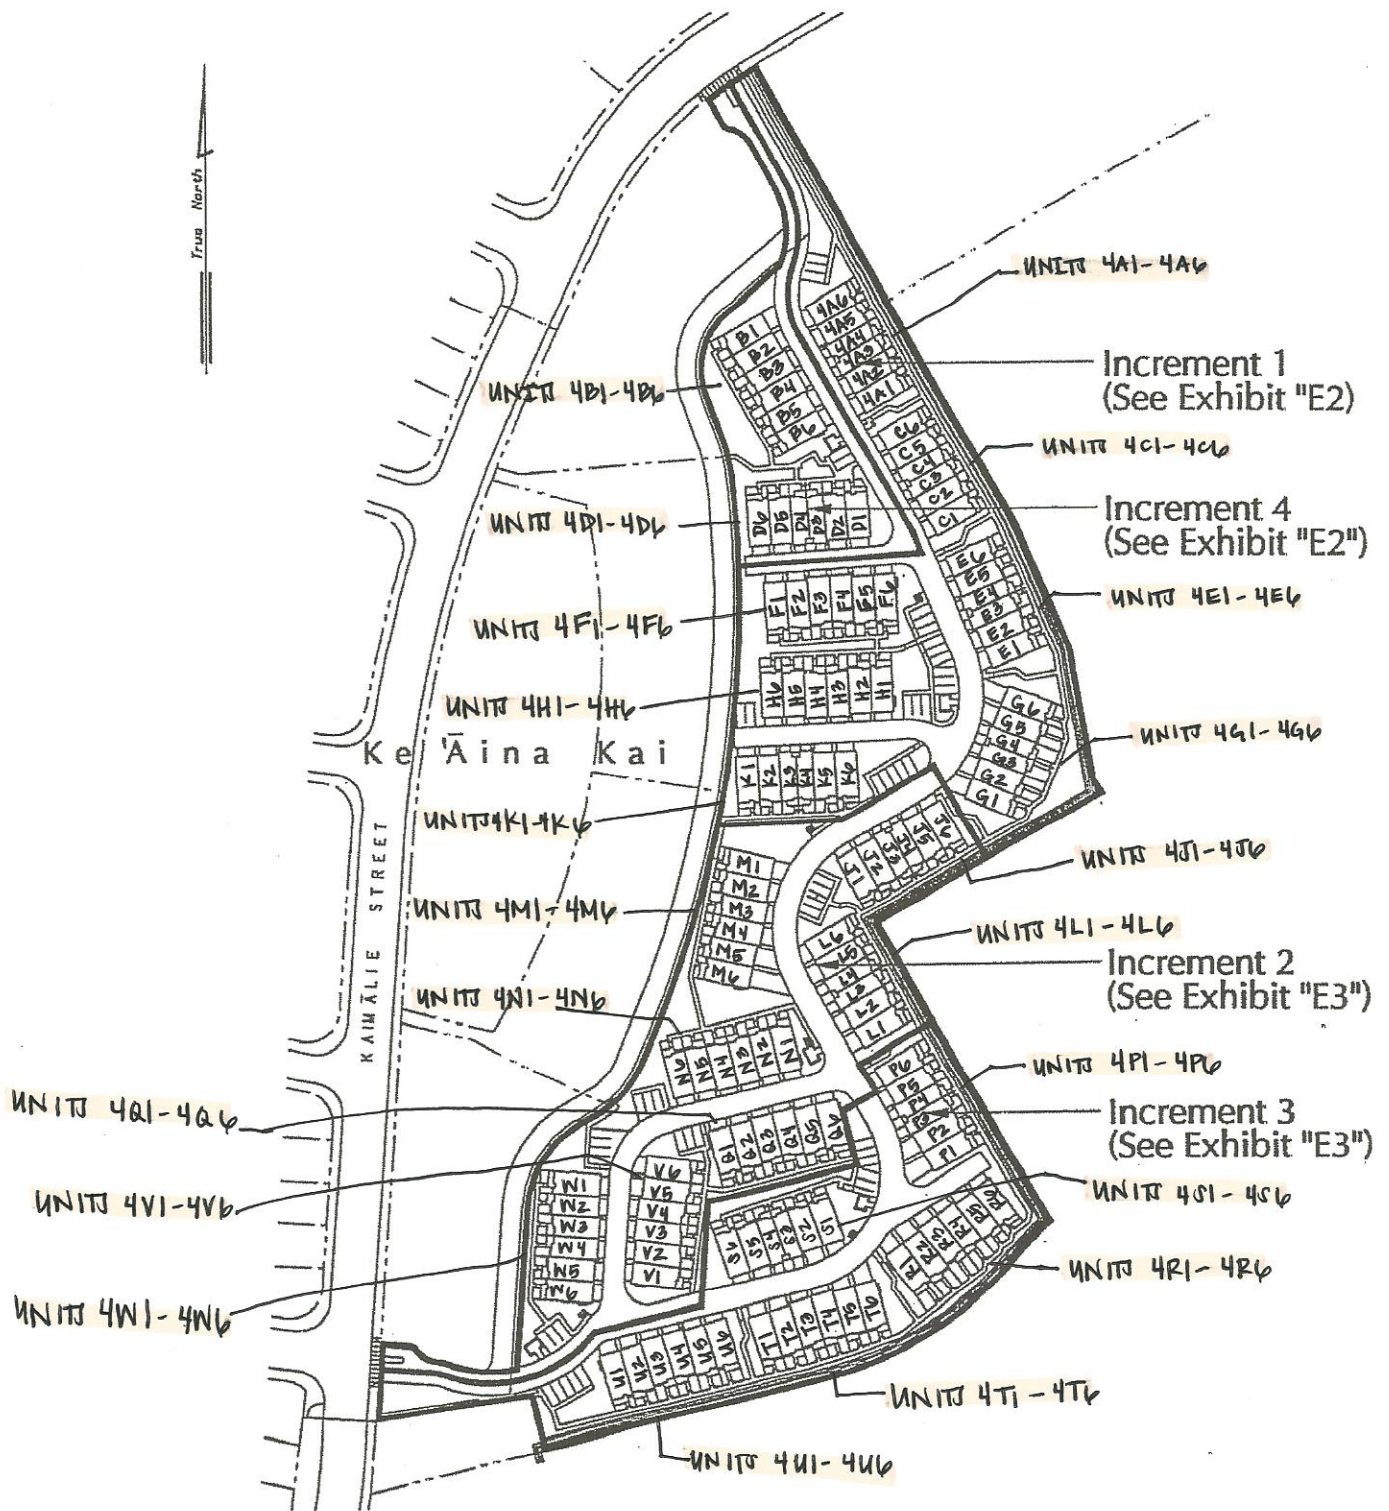

True North

* ALL OF THE UNITS
HAVE THE SAME STREET ADDRESS:
91-1031 KAIMALIE ST.

EXHIBIT "E1"

Mariners Place Towers, Increments 1 Through 4 Overall Site Plan

* THE UNITS # BEGIN WITH THE #4.
EXAMPLES: 4A1 4O1
4A2 4O2

Date:	10 JAN 2003
Drawn:	
Checked:	
Approved:	